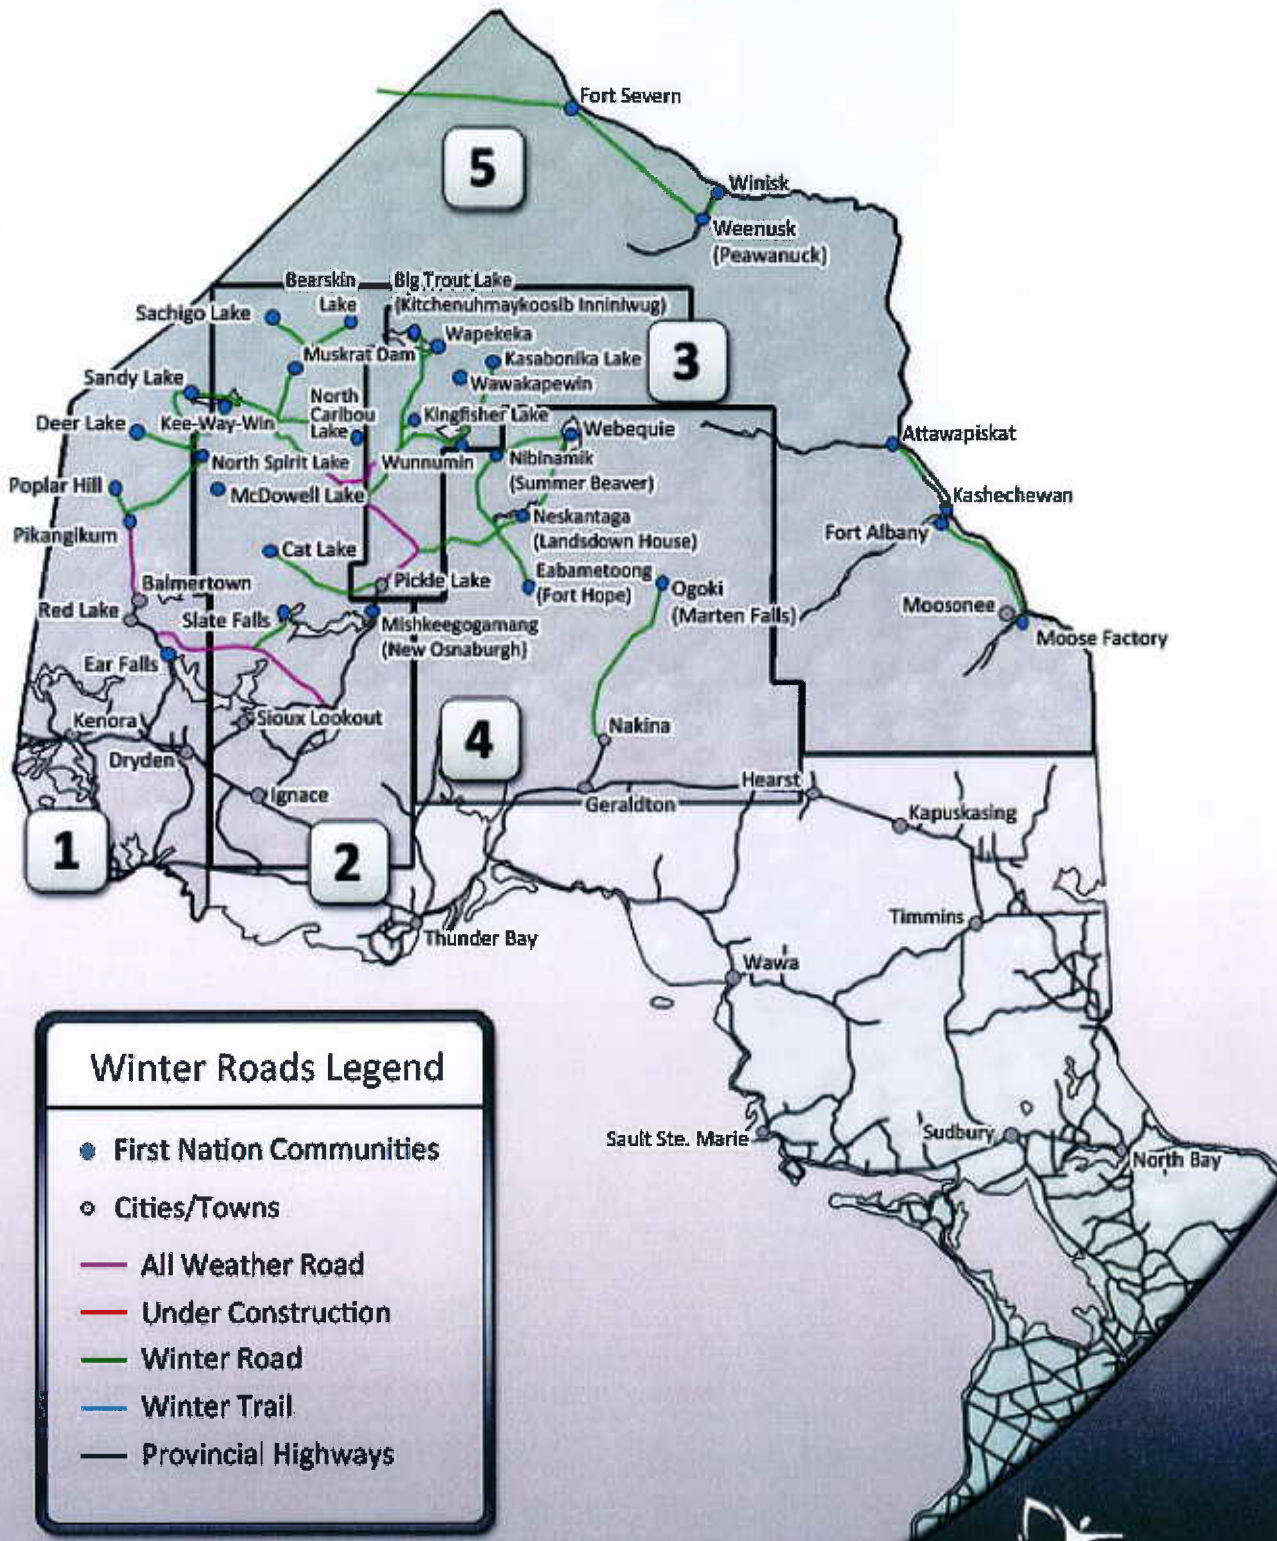

Northern Ontario Winter Roads Map

Winter Roads Legend

- First Nation Communities
- Cities/Towns
- All Weather Road
- Under Construction
- Winter Road
- Winter Trail
- Provincial Highways

1:8,000,000

Ontario

TIME ZONE NOTE
REMARQUE SUR LE FUSEAU HORAIRE

Central Time Zone
 Heure du Centre

Eastern Time Zone
 Heure de l'Est

This diagram is a visual representation of the time difference between the Central Time Zone and the Eastern Time Zone. It shows a 1-hour difference between the two zones. The diagram is intended to be used in conjunction with the time zone information provided on the map.

En supposant qu'il est midi à l'Observatoire de Greenwich, il est midi à l'Observatoire de St. John's.